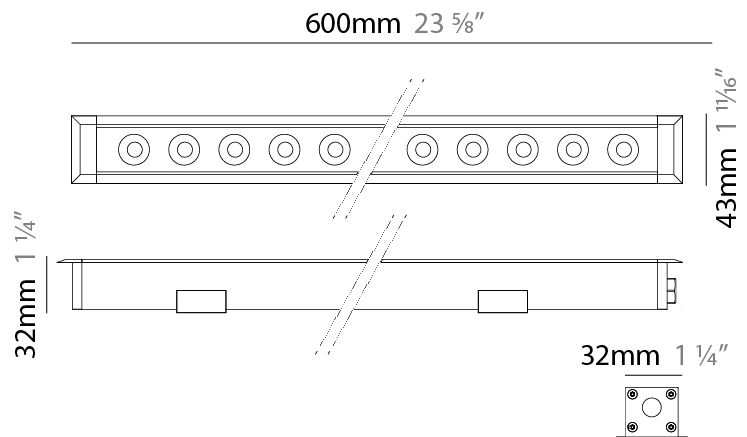

PROJECT	_____
TYPE	_____
SPECIFIER	_____
QUANTITY	_____
DATE	_____

MINI CORNICHE RECESSED

E91638- _____ - _____
base number   Finish Options   Lens Options

1. To build a product code in our configurator select the specify button on the base model # product page
2. To build a manual product code on this datasheet choose from the options listed below in blue font and add the suffix to the base model #

GENERAL

Series: Mini Corniche
Brand: Platek
Division: Exterior
Mounting Type: Recessed
Mounting Location: In-Ground
Subcategory: Walk Over

PHYSICAL

Shape: Rectangle
Length (mm): 620
Length (in): 24 7/16
Width (mm): 43
Width (in): 1 11/16
Depth (mm): 32
Depth (in): 1 1/4
Light Distribution: Uplight
Diffuser: Tempered Glass - 5mm / 3/16" thick
Gasket: Gore-Tex valve to prevent condensation
Fixture Finish: BLK / WHI / GRY / COR / ANT / BRZ
Fixture Material: Extruded Aluminum

ELECTRICAL

Lamp Type: LED
Total Output Wattage (W): 23
Dimming: Bluetooth technology or DMX
Control Gear: DMX
Driver Included: No
Driver Location: Remote
Driver Type: Constant Current - Universal
Driver Class: Class 2
Input Voltage (V): 120 - 277
Constant Current (MA): 500

LED

Number of LEDs: 16
Color Temperature (°K): RGBW
CRI: >80 CRI
Lamp Life (hrs): 60000
Special LEDs offerings: RGBW

OPTICAL

Optic°: 28 / 47 / ELL

RATINGS AND CERTIFICATIONS

Certified By: Certified for North American Standards
IP rating: IP67
IK Rating: IK07
Bug Rating: B1 U0 G0