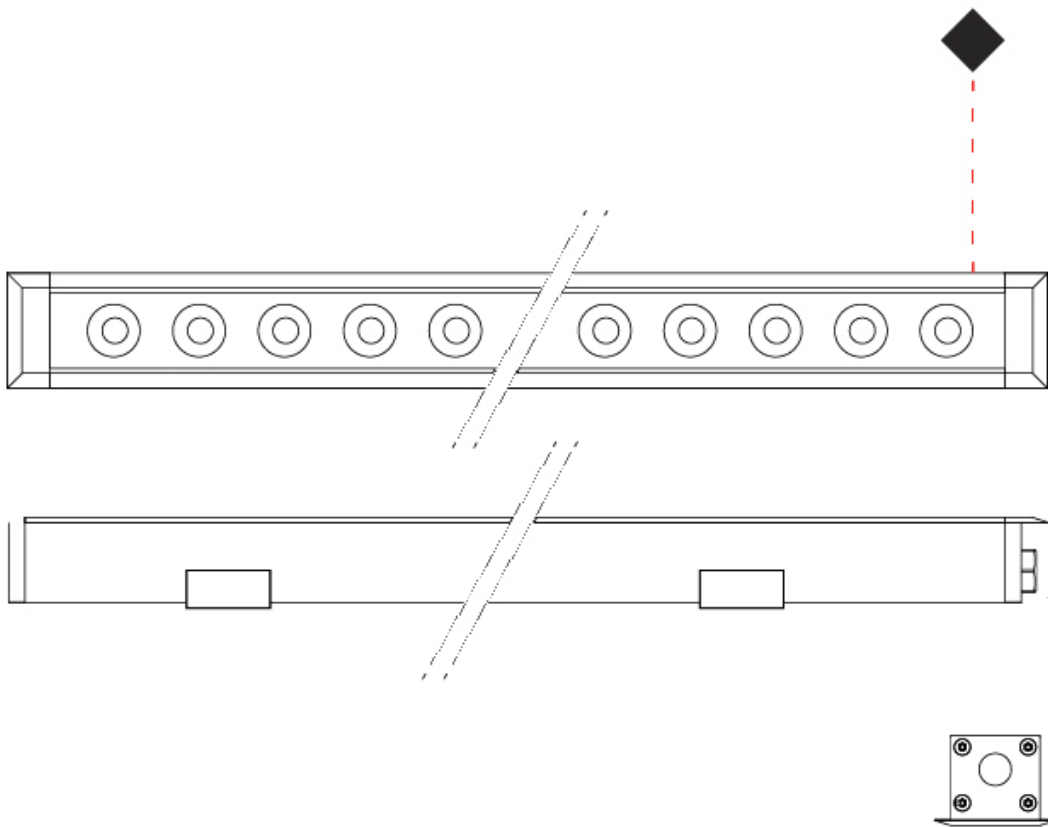

MINI CORNICHE RECESSED

E9I638-

PROJECT	_____
TYPE	_____
SPECIFIER	_____
QUANTITY	_____
DATE	_____

E